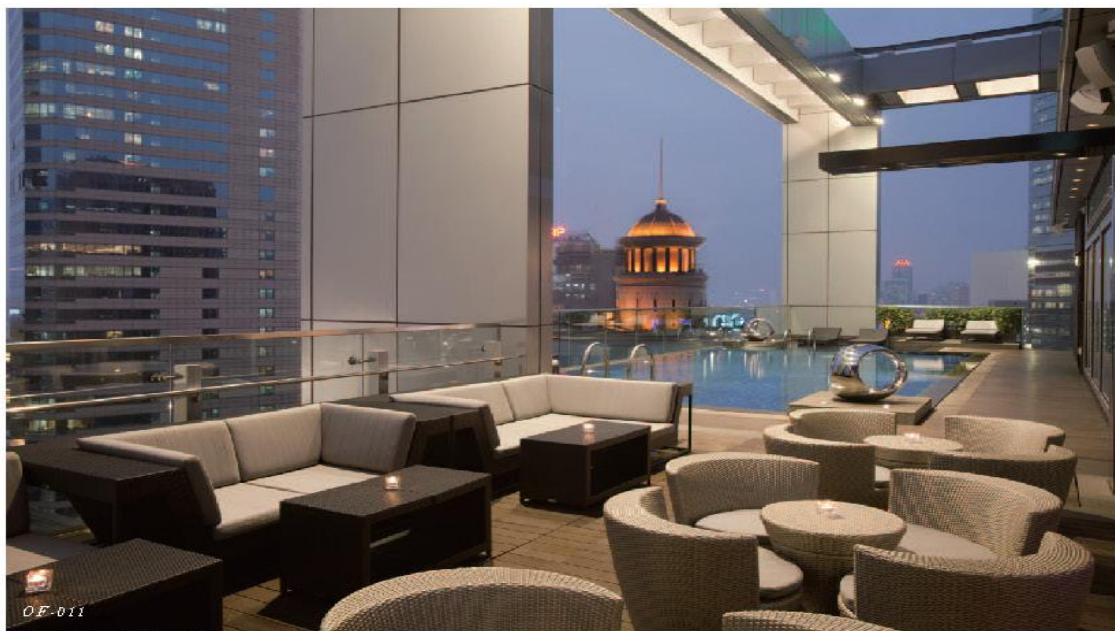

OF-011

OUTDOOR FURNITURE 户外家具

No matter how unkind our heart are, there are always some things on which we can land, wishing the truest bailment at the moment when missing someone.

無論心情怎樣漂泊，總有一些東西可以讓我們著陸，在某個剎那，當思念閃過，希望會有最真實的寄托。