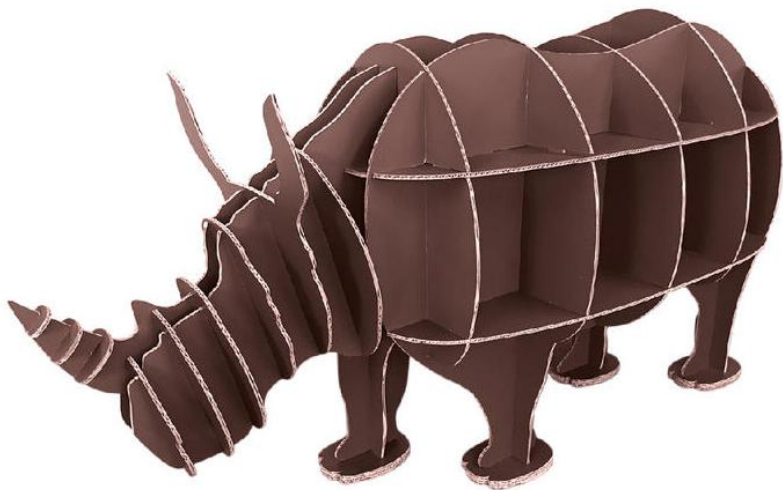

780X440X350MM

780X780X350MM

1120X780X350MM

1800X780X350MM

尺寸/Size

V-LIFE

POPIN系列犀牛展示架