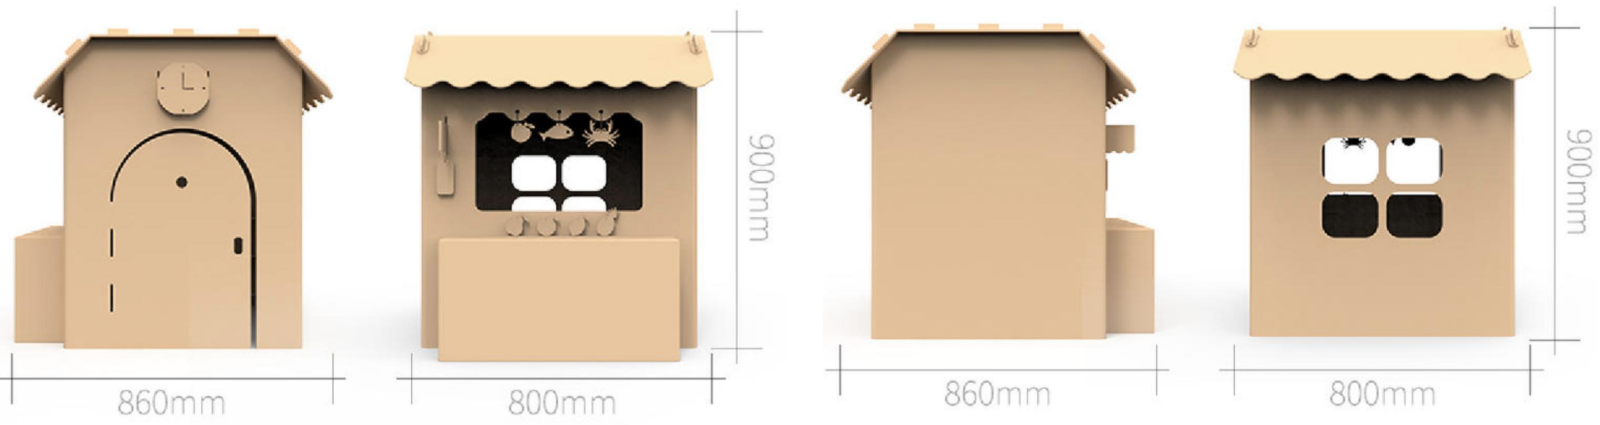

ORINAGE

YELLOW

PINK

240mm

285mm

MUSHROOM KIDS POUF

KIDS ROCKING HORSE

PAPER KIDS CHAIR

多层卡扣设计
组装简单 牢固耐用

PAPER KIDS HOUSE

V-LIFE

V-LIFE

PAPER KIDS HOUSE

V-LIFE

650mm

960mm

PAPER KIDS HOUSE

1415mm

950mm

V LIFE

Paper Christmas tree

PAX 圣诞鹿家族
Dave Mamie Sam

V-LIFE

Mamie 妈咪

780X440X350MM

780X780X350MM

1120X780X350MM

1800X780X350MM

尺寸/Size

V-LIFE

POPIN系列犀牛展示架