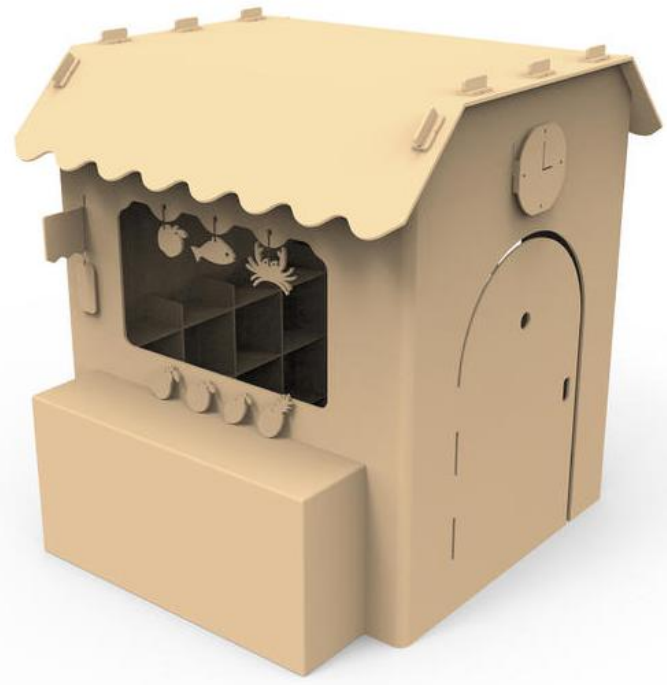

ORINAGE

YELLOW

PINK

240mm

285mm

MUSHROOM KIDS POUF

KIDS ROCKING HORSE

PAPER KIDS CHAIR

多层卡扣设计
组装简单 牢固耐用

PAPER KIDS HOUSE

V-LIFE

V-LIFE

PAPER KIDS HOUSE

V-LIFE

650mm

960mm

PAPER KIDS HOUSE

1415mm

950mm

V LIFE

Paper Christmas tree

PAX 圣诞鹿家族
Dave Mamie Sam

V-LIFE

Mamie 妈咪