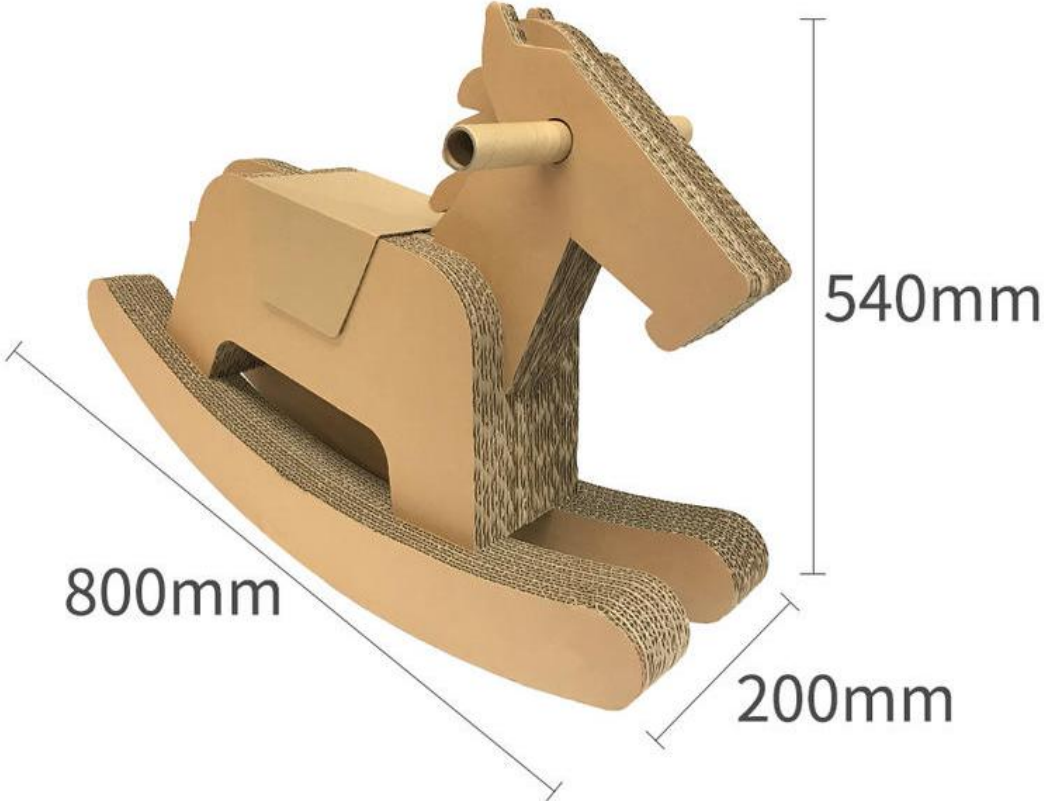

ORINAGE

YELLOW

PINK

240mm

285mm

MUSHROOM KIDS POUF

KIDS ROCKING HORSE

PAPER KIDS CHAIR

多层卡扣设计
组装简单 牢固耐用

PAPER KIDS HOUSE

V-LIFE

V-LIFE

PAPER KIDS HOUSE

V-LIFE

650mm

960mm